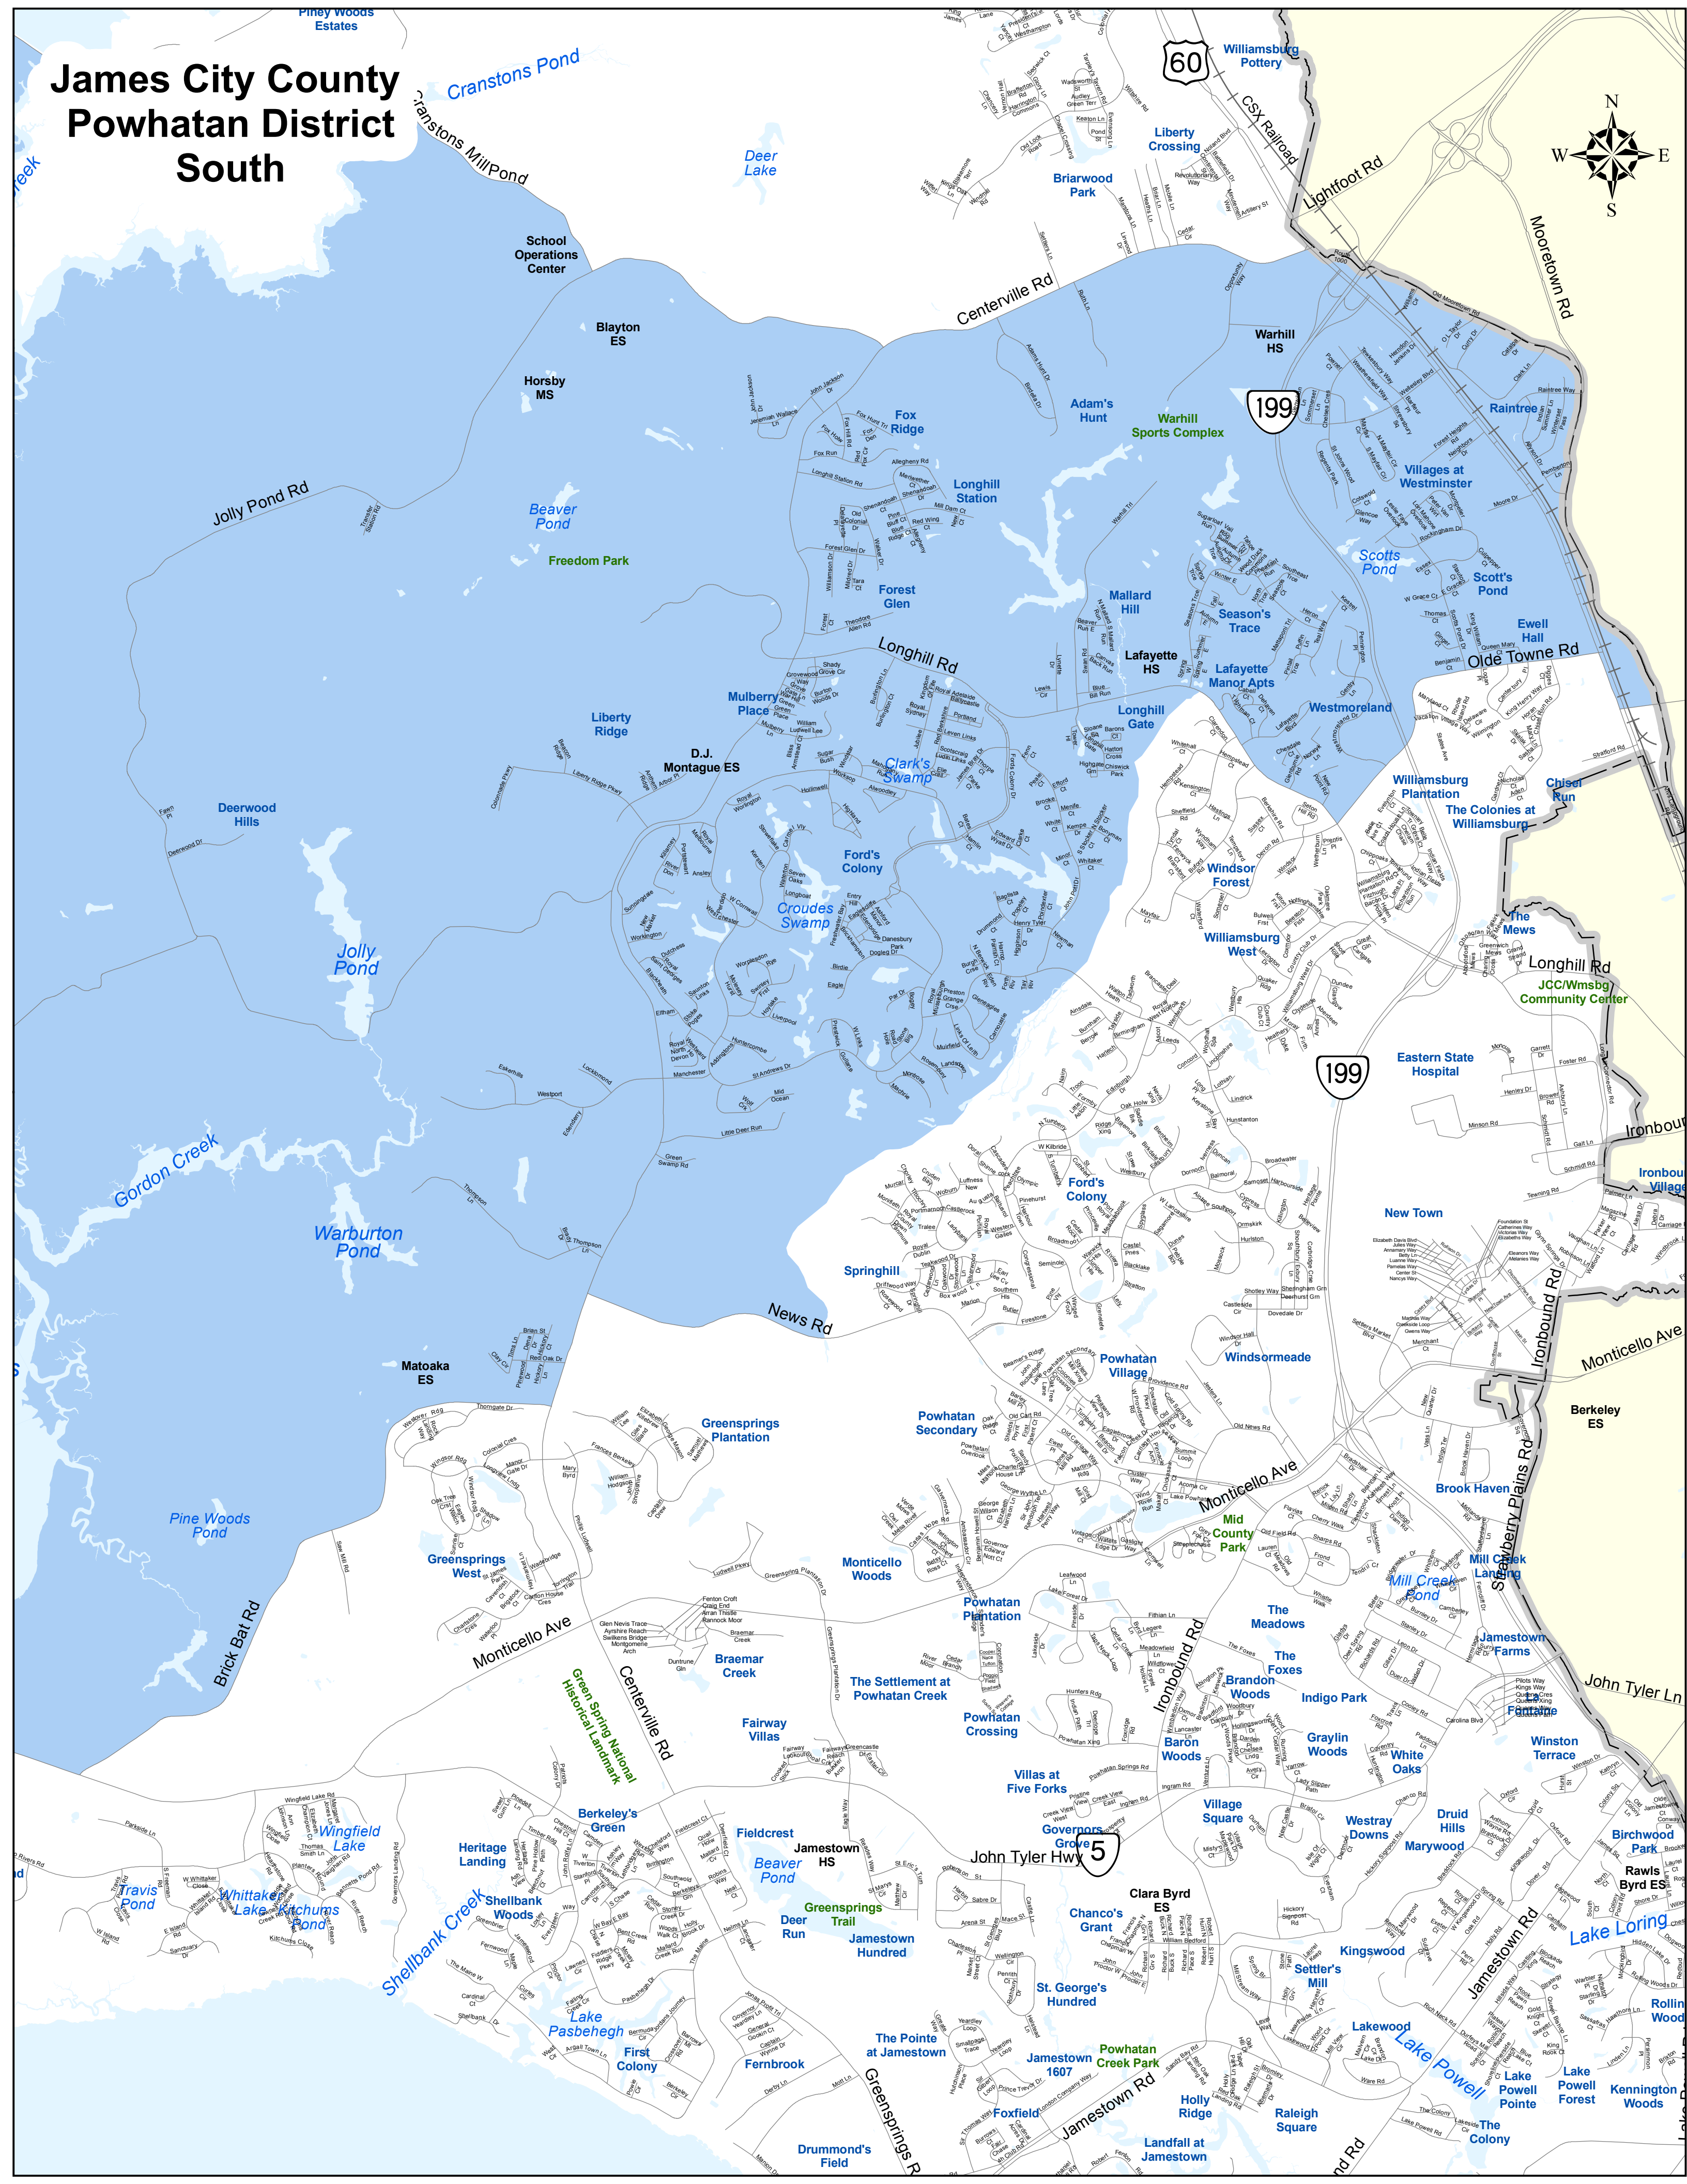

James City County Powhatan District South

Neighborhoods and Landmarks:

- Blayton ES, Horsby MS, School Operations Center
- Warhill HS, Liberty Crossing, Williamsburg Pottery
- Centerville Rd, Lightfoot Rd, Mooretown Rd
- Adam's Hunt, Warhill Sports Complex
- Longhill Station, Fox Ridge, Forest Glen
- Freedom Park, Beaver Pond, Jolly Pond Rd
- Mallard Hill, Season's Trace, Scott's Pond
- Longhill Rd, Lafayette HS, Lafayette Manor Apts
- Westmoreland, Villages at Westminster
- Liberty Ridge, D.J. Montague ES, Mulberry Place
- Clark's Swamp, Ford's Colony, Windsor Forest
- Williamsburg West, Williamsburg Plantation
- Chisel Run, The Colonies at Williamsburg
- Deerwood Hills, Jolly Pond, Gordon Creek
- Warburton Pond, News Rd, Springhill
- Eastern State Hospital, JCC/Wmsbg Community Center
- Ironbound Rd, Berkeley ES, Ironbound Village
- Monticello Ave, Powhatan Secondary, Powhatan Village
- Windsormeade, New Town, The Meadows
- Brook Haven, Mill Creek Landing, Jamestown Farms
- Greensprings West, Greensprings Plantation, Braemar Creek
- Fairway Villas, The Settlement at Powhatan Creek, Powhatan Crossing
- Baron Woods, Graylin Woods, White Oaks
- Indigo Park, The Foxes, Brandon Woods
- Villas at Five Forks, John Tyler Hwy 5, Village Square
- Westray Downs, Druid Hills, Marywood
- Heritage Landing, Berkeley's Green, Fieldcrest
- Jamestown HS, Deer Run, Greensprings Trail
- Jamestown Hundred, Clara Byrd ES, Chanco's Grant
- St. George's Hundred, Kingswood, Settler's Mill
- Winston Terrace, Birchwood Park, Rawls Byrd ES
- Travis Pond, Whitaker Lake, Kitchum Pond
- Shellbank Woods, Lake Pasbeigh, First Colony
- Fernbrook, The Pointe at Jamestown, Powhatan 1607
- Powhatan Creek Park, Holly Ridge, Raleigh Square
- Drummond's Field, Foxfield, Landfall at Jamestown
- Lakewood, Lake Powell, Lake Powell Pointe
- Lake Powell Forest, Kennington Woods