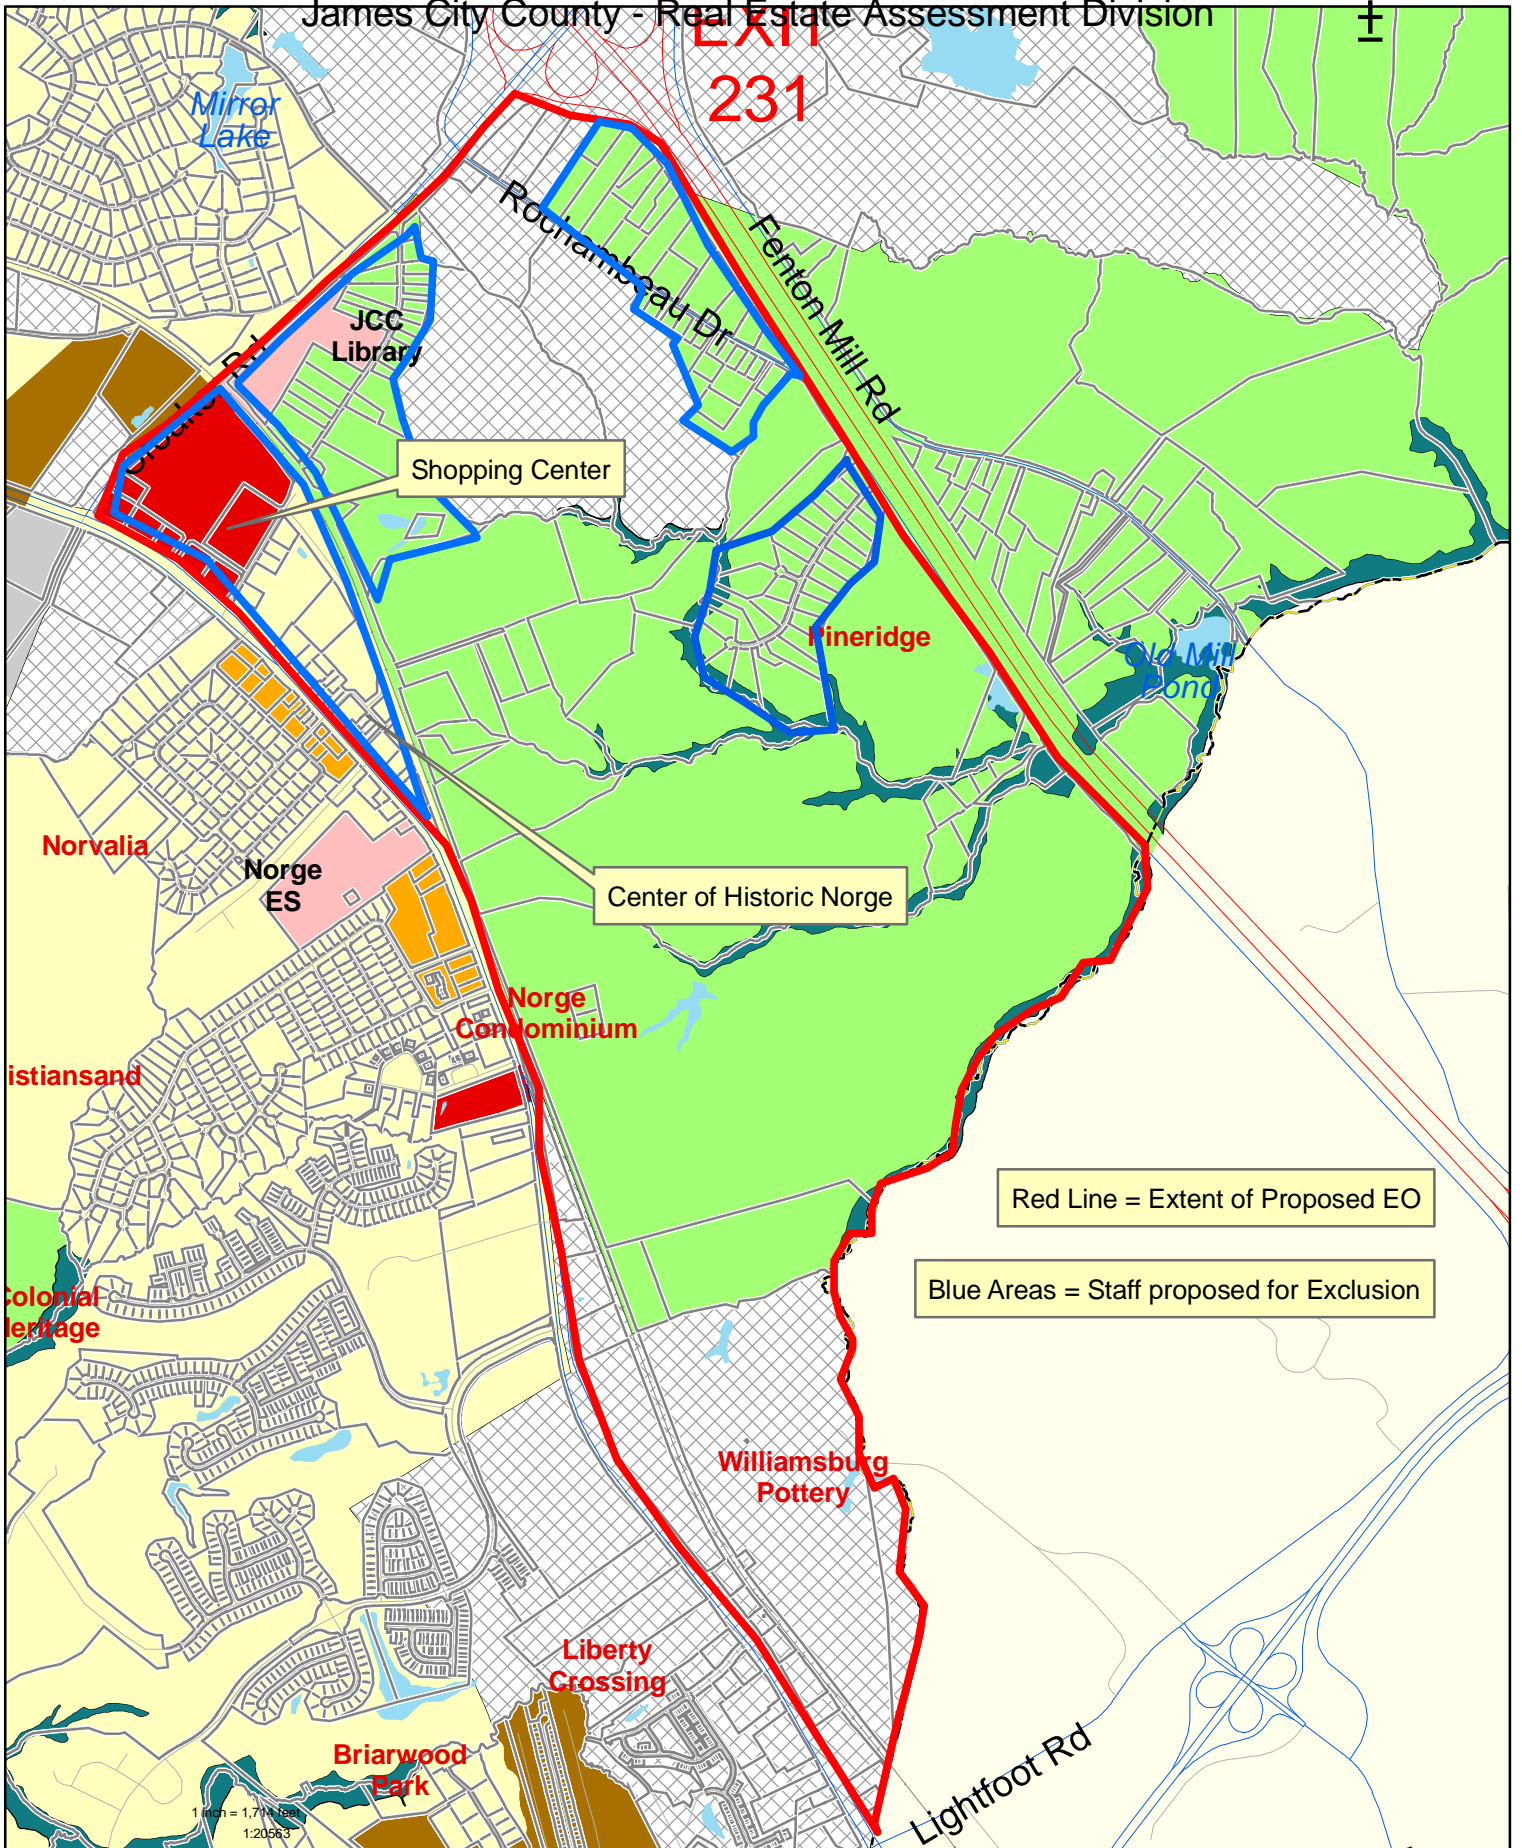

EXIT
231

Red Line = Extent of Proposed EO

Blue Areas = Staff proposed for Exclusion

1 inch = 1,714 feet
1:20583

1 inch = 1,714 feet